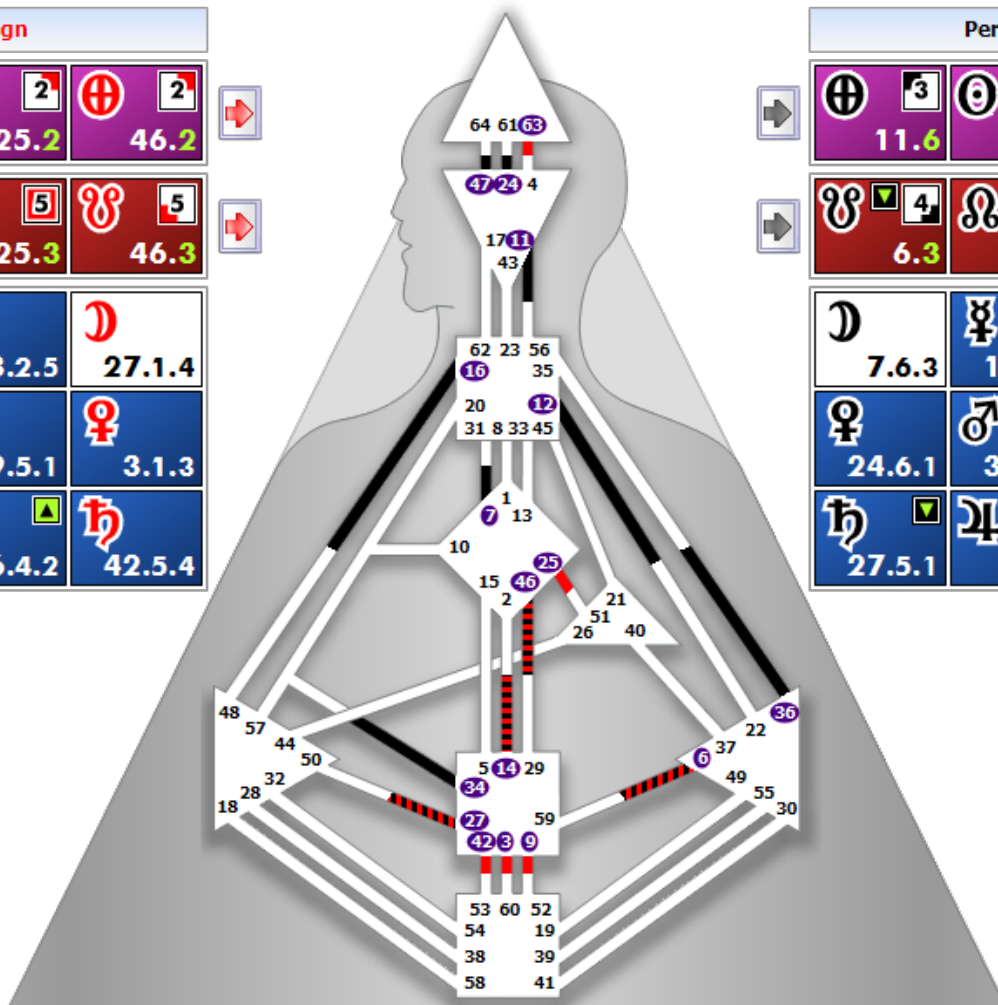

Design

Personality

Design

Personality

Personality Sun	Longitude: 28° 4' 57.301, Gemini
Gate: 12  97%	<p>Metamorphosis Faith in, and energy applied towards change and the emergence from standstill.</p> <p> Creative transcendence that when connected to the Harmonic Gate 22, through the channel of Openness, leads to successful mutation and the emergence of a new social form. The capacity to mutate and express new social forms. (Sun)</p>
Line: 6  82%	
Color: 5  92%	
Tone: 6  57%	
Base: 3  85%	
Personality Earth	Longitude: 28° 4' 57.301, Sagittarius
Gate: 11  97%	<p>Adaptability The inner balance to accept transition.</p> <p> The innate awareness that all forms are transitory. The realization that ideas lead to change and are changeable. (Neptune)</p> <p> Adaptability in its most negative manifestation. The speculator who profits at the expense of others in times of peace or war. The realization of what idea is of value in any situation. (Jupiter)</p>
Line: 6  82%	
Color: 5  92%	
Tone: 6  57%	
Base: 3  85%	
Personality Moon	Longitude: 18° 23' 23.386, Leo
Gate: 7  91%	<p>The administrator The ability to share and justly apportion power.</p> <p> The power to communicate the frameworks of responsibility. The capacity of the Self through its role to communicate responsibility. (Mercury)</p> <p> The bureaucrat whose lust for power eventually destabilizes the organisation. The role of the Self to seek power through the communication of responsibility. (Uranus)</p>
Line: 6  48%	
Color: 3  89%	
Tone: 6  36%	
Base: 2  84%	

Personality South Node

Longitude: **25° 5' 30.886, Virgo**Gate: **6**  43%Line: **3**  63%Color: **4**  78%Tone: **5**  72%Base: **4**  64%**Allegiance****The ability to secure support and create strength out of a weak position. When connected to the harmonic Gate 59, mating that results in conception.**