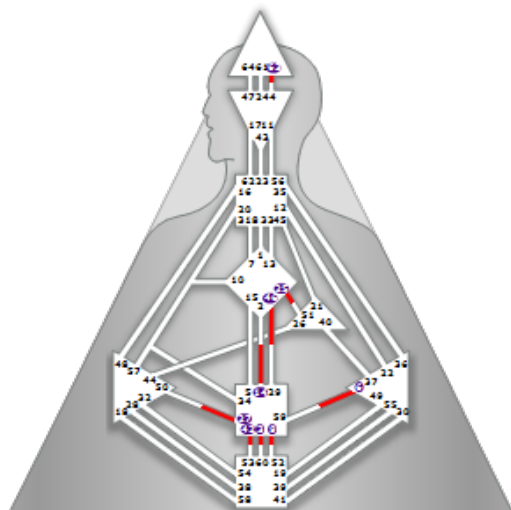

Design

Personality

Design

Personality

Personality Sun	Longitude: 28° 4' 57.301, Gemini
Gate: 12  97%	<p>Metamorphosis Faith in, and energy applied towards change and the emergence from standstill.</p> <p> Creative transcendence that when connected to the Harmonic Gate 22, through the channel of Openness, leads to successful mutation and the emergence of a new social form. The capacity to mutate and express new social forms. (Sun)</p>
Line: 6  82%	
Color: 5  92%	
Tone: 6  57%	
Base: 3  85%	
Personality Earth	Longitude: 28° 4' 57.301, Sagittarius
Gate: 11  97%	<p>Adaptability The inner balance to accept transition.</p> <p> The innate awareness that all forms are transitory. The realization that ideas lead to change and are changeable. (Neptune)</p> <p> Adaptability in its most negative manifestation. The speculator who profits at the expense of others in times of peace or war. The realization of what idea is of value in any situation. (Jupiter)</p>
Line: 6  82%	
Color: 5  92%	
Tone: 6  57%	
Base: 3  85%	
Personality Moon	Longitude: 18° 23' 23.386, Leo
Gate: 7  91%	<p>The administrator The ability to share and justly apportion power.</p> <p> The power to communicate the frameworks of responsibility. The capacity of the Self through its role to communicate responsibility. (Mercury)</p> <p> The bureaucrat whose lust for power eventually destabilizes the organisation. The role of the Self to seek power through the communication of responsibility. (Uranus)</p>
Line: 6  48%	
Color: 3  89%	
Tone: 6  36%	
Base: 2  84%	

Personality North Node

Longitude: **25° 5' 30.886, Pisces**Gate: **36**  43%Line: **3**  63%Color: **4**  78%Tone: **5**  72%Base: **4**  64%**Transition****The point at which decline has exhausted its power.**