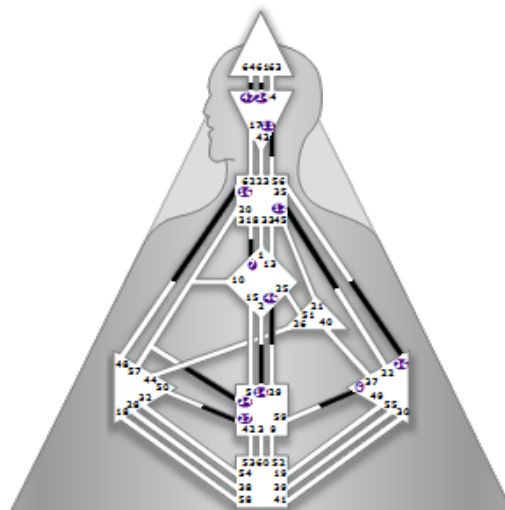

Design

Personality

Design

Personality

Personality Sun	Longitude: 28° 4' 57.301, Gemini
Gate: 12  97%	<p>Metamorphosis Faith in, and energy applied towards change and the emergence from standstill.</p> <p> Creative transcendence that when connected to the Harmonic Gate 22, through the channel of Openness, leads to successful mutation and the emergence of a new social form. The capacity to mutate and express new social forms. (Sun)</p>
Line: 6  82%	
Color: 5  92%	
Tone: 6  57%	
Base: 3  85%	
Personality Earth	Longitude: 28° 4' 57.301, Sagittarius
Gate: 11  97%	<p>Adaptability The inner balance to accept transition.</p> <p> The innate awareness that all forms are transitory. The realization that ideas lead to change and are changeable. (Neptune)</p> <p> Adaptability in its most negative manifestation. The speculator who profits at the expense of others in times of peace or war. The realization of what idea is of value in any situation. (Jupiter)</p>
Line: 6  82%	
Color: 5  92%	
Tone: 6  57%	
Base: 3  85%	
Personality Moon	Longitude: 18° 23' 23.386, Leo
Gate: 7  91%	<p>The administrator The ability to share and justly apportion power.</p> <p> The power to communicate the frameworks of responsibility. The capacity of the Self through its role to communicate responsibility. (Mercury)</p> <p> The bureaucrat whose lust for power eventually destabilizes the organisation. The role of the Self to seek power through the communication of responsibility. (Uranus)</p>
Line: 6  48%	
Color: 3  89%	
Tone: 6  36%	
Base: 2  84%	

Personality North Node

Longitude: **25° 5' 30.886, Pisces**Gate: **36**  43%Line: **3**  63%Color: **4**  78%Tone: **5**  72%Base: **4**  64%**Transition****The point at which decline has exhausted its power.**